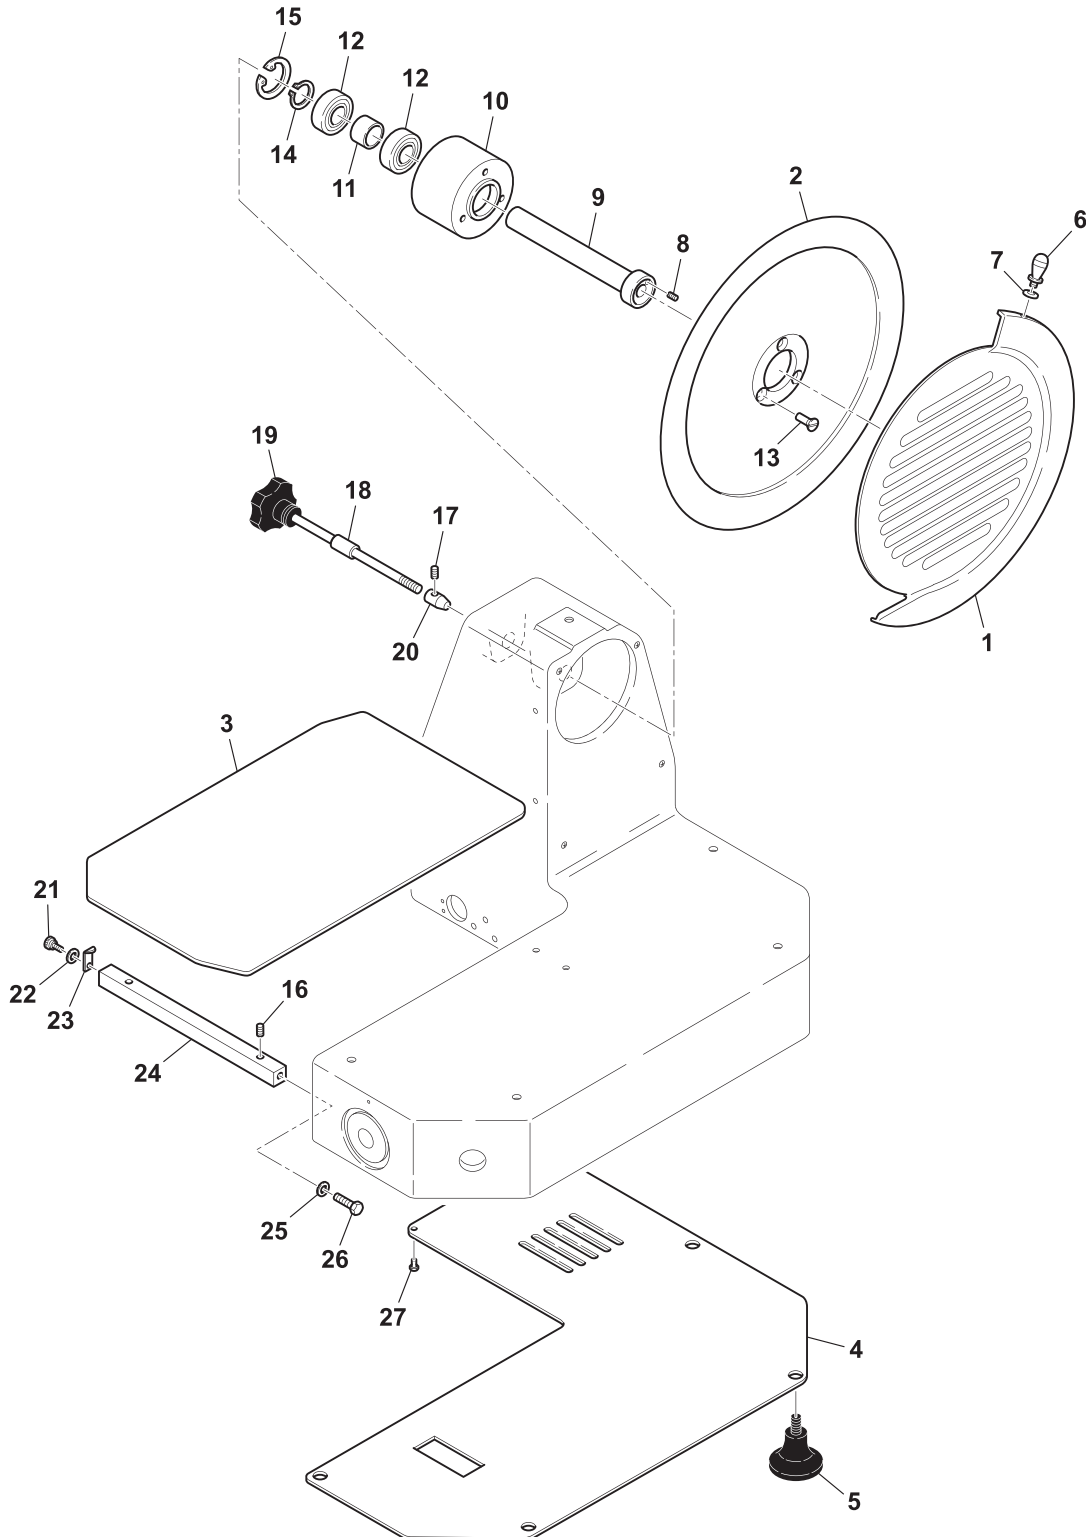

Parts Breakdown

Model MS-IT-0330-CE 46163

Base

Parts Breakdown

Model MS-IT-0330-CE 46163

Guide

Parts Breakdown

Model MS-IT-0330-CE 46163

Blade

Parts Breakdown

Model MS-IT-0330-CE 46163

Blade Guard

Parts Breakdown

Model MS-IT-0330-CE 46163

Electrical Components

Parts Breakdown

Parts Breakdown

Model MS-IT-0330-CE 46163

Blade

Item No.	Description	Position	Item No.	Description	Position	Item No.	Description	Position
17857	Blade Shield for 46163	1	32186	Pulley for 46163	10	32194	Tie Rod for 46163	19
44857	Blade 330 40-3-270 for 46163	2	32187	Bearing Spacer for 46163	11	32195	Tie Rod Spacer for 46163	20
32179	Aluminum Plate for 46163	3	AG212	Bearing 6004 2RS for 46163	12	32196	Thumb Screw for 46163	21
31958	Bottom Cover for 46163	4	AG213	Screw TPSV for 46163	13	32197	Washer for 46163	22
32181	Foot for 46163	5	32189	Clip for 46163	14	32198	Plate Stop for 46163	23
AG210	Knife Knob for 46163	6	32190	Clip for 46163	15	32199	Support Rail for 46163	24
32183	Washer 4 for 46163	7	32191	Set Screw for 46163	16	32200	Washer 8 for 46163	25
32184	Set Screw 5x8 TP for 46163	8	32192	Set Screw 6x8 TC for 46163	17	32201	Screw TE 8x20 for 46163	26
AG211	Spindle Pin for 46163	9	32193	Set Screw PVC for 46163	18	32202	Tapping Screw for 46163	27