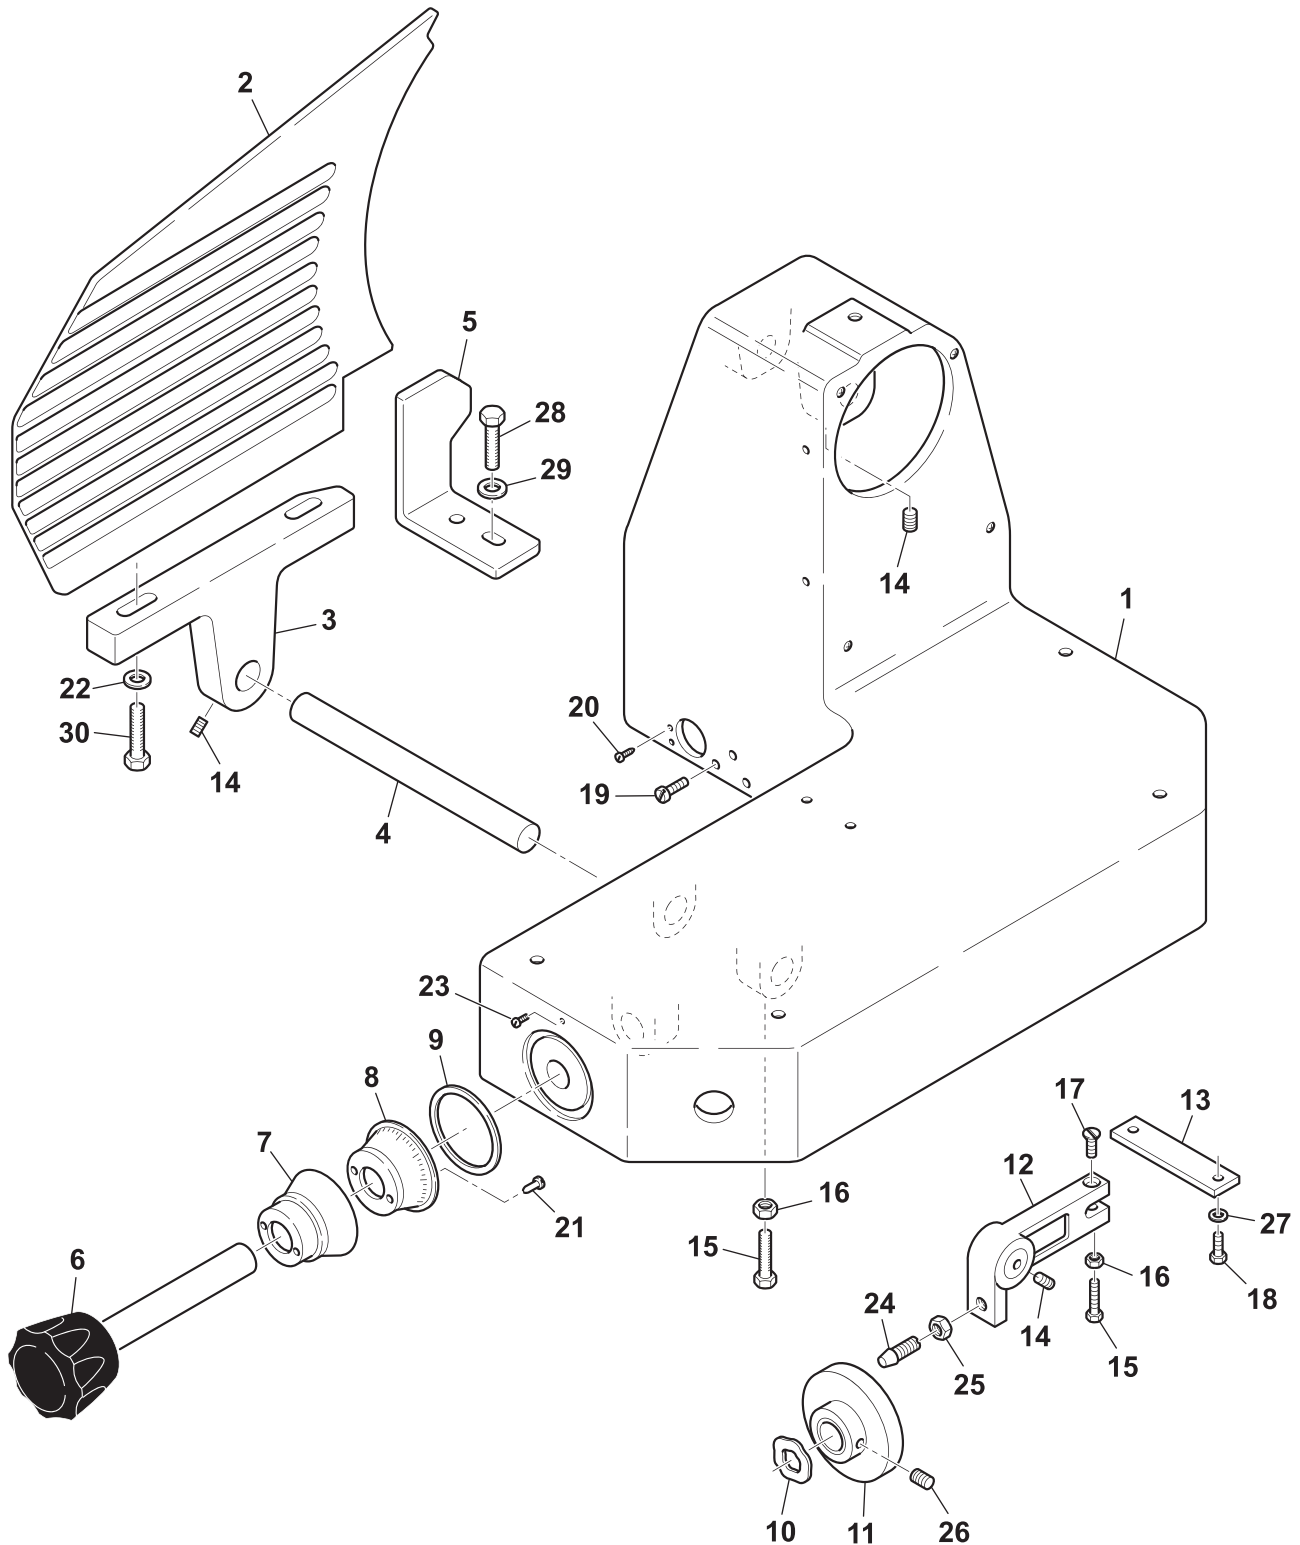

Parts Breakdown

Model MS-IT-0330-CE 46163

Base

Parts Breakdown

Model MS-IT-0330-CE 46163

Guide

Parts Breakdown

Model MS-IT-0330-CE 46163

Blade

Parts Breakdown

Model MS-IT-0330-CE 46163

Blade Guard

Parts Breakdown

Model MS-IT-0330-CE 46163

Electrical Components

Parts Breakdown

Parts Breakdown

Model MS-IT-0330-CE 46163

Blade

Item No.	Description	Position	Item No.	Description	Position	Item No.	Description	Position
17857	Blade Shield for 46163	1	32186	Pulley for 46163	10	32194	Tie Rod for 46163	19
44857	Blade 330 40-3-270 for 46163	2	32187	Bearing Spacer for 46163	11	32195	Tie Rod Spacer for 46163	20
32179	Aluminum Plate for 46163	3	AG212	Bearing 6004 2RS for 46163	12	32196	Thumb Screw for 46163	21
31958	Bottom Cover for 46163	4	AG213	Screw TPSV for 46163	13	32197	Washer for 46163	22
32181	Foot for 46163	5	32189	Clip for 46163	14	32198	Plate Stop for 46163	23
AG210	Knife Knob for 46163	6	32190	Clip for 46163	15	32199	Support Rail for 46163	24
32183	Washer 4 for 46163	7	32191	Set Screw for 46163	16	32200	Washer 8 for 46163	25
32184	Set Screw 5x8 TP for 46163	8	32192	Set Screw 6x8 TC for 46163	17	32201	Screw TE 8x20 for 46163	26
AG211	Spindle Pin for 46163	9	32193	Set Screw PVC for 46163	18	32202	Tapping Screw for 46163	27