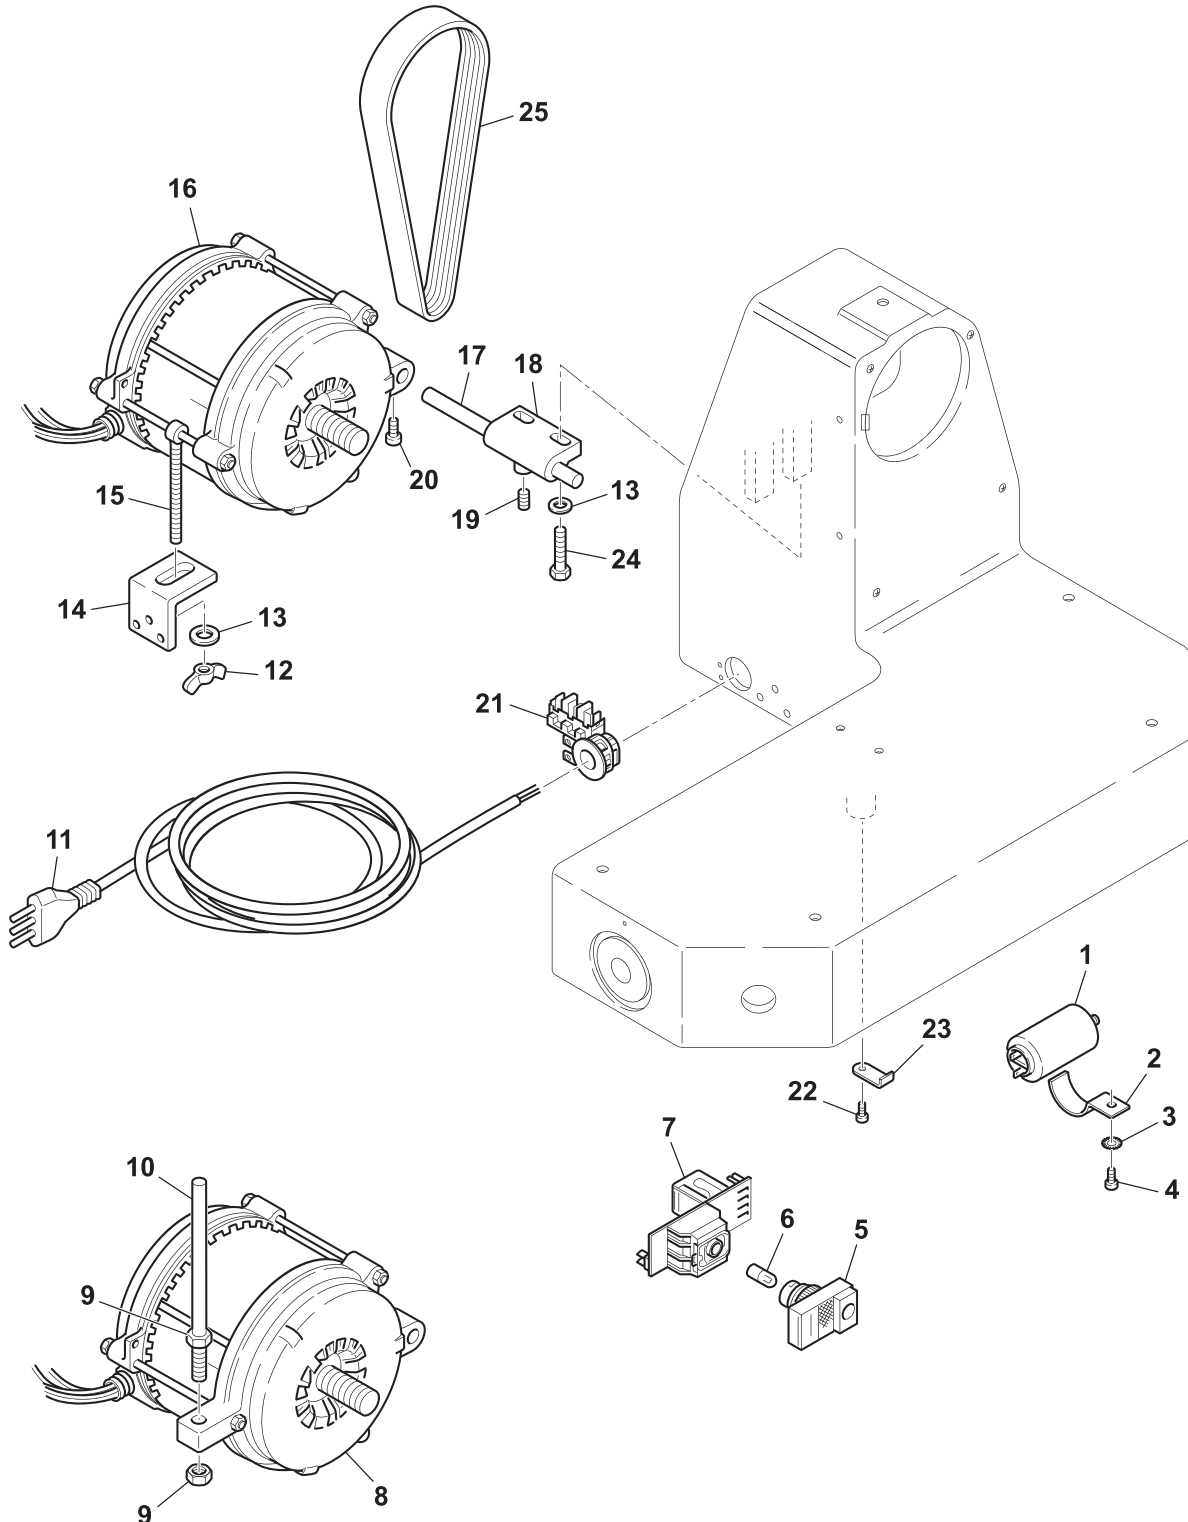

Parts Breakdown

Model MS-IT-0330-CE 46163

Electrical Components