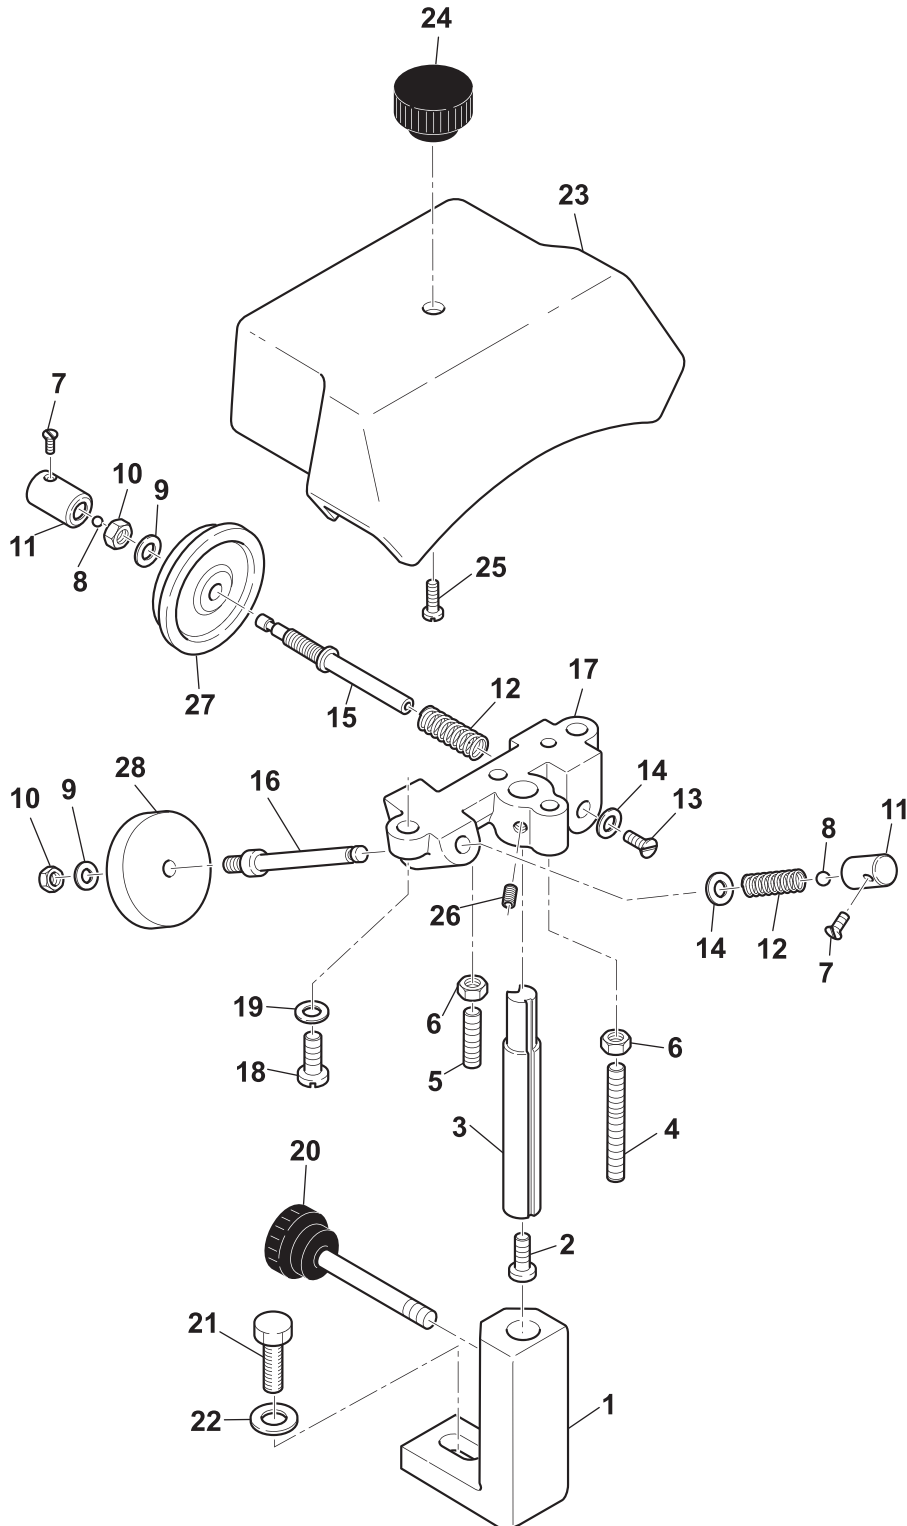

Parts Breakdown

Model MS-IT-0330-CE 46163

Sharpening Assembly