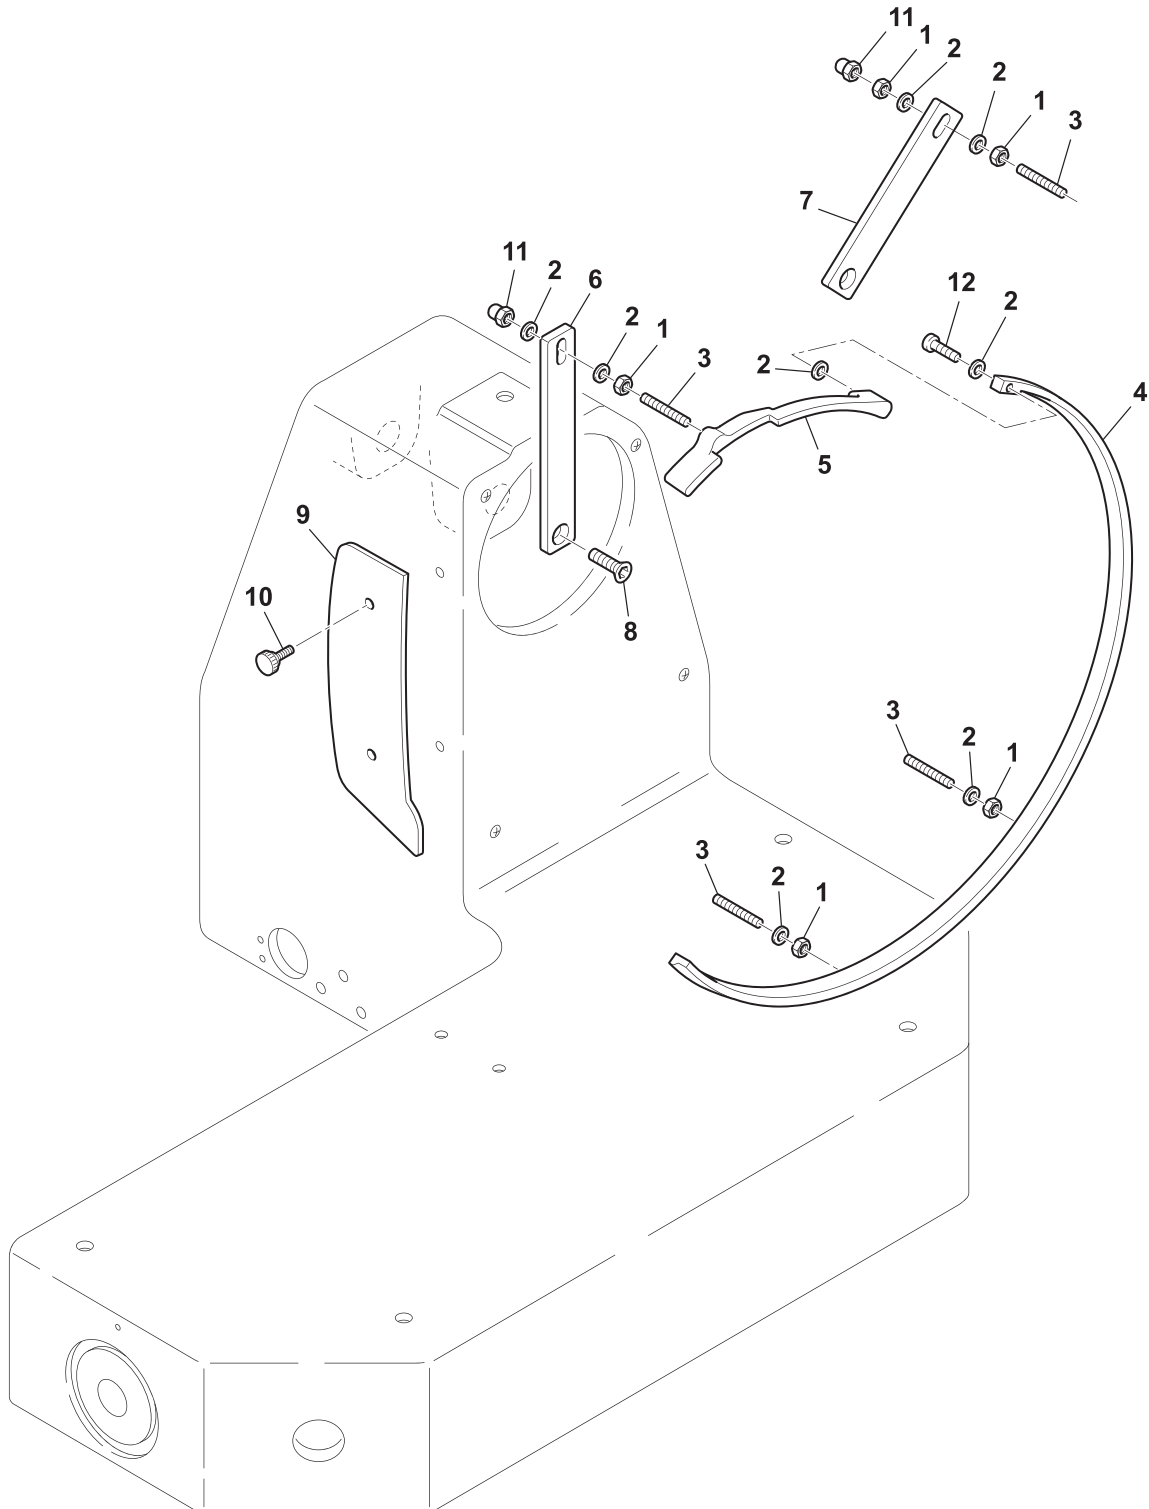

Blade

Parts Breakdown

Model MS-IT-0330-CE 46163

Blade Guard

Parts Breakdown

Model MS-IT-0330-CE 46163

Electrical Components

Parts Breakdown

Parts Breakdown

Model MS-IT-0330-CE 46163

Blade

Item No.	Description	Position	Item No.	Description	Position	Item No.	Description	Position
17857	Blade Shield for 46163	1	32186	Pulley for 46163	10	32194	Tie Rod for 46163	19
44857	Blade 330 40-3-270 for 46163	2	32187	Bearing Spacer for 46163	11	32195	Tie Rod Spacer for 46163	20
32179	Aluminum Plate for 46163	3	AG212	Bearing 6004 2RS for 46163	12	32196	Thumb Screw for 46163	21
31958	Bottom Cover for 46163	4	AG213	Screw TPSV for 46163	13	32197	Washer for 46163	22
32181	Foot for 46163	5	32189	Clip for 46163	14	32198	Plate Stop for 46163	23
AG210	Knife Knob for 46163	6	32190	Clip for 46163	15	32199	Support Rail for 46163	24
32183	Washer 4 for 46163	7	32191	Set Screw for 46163	16	32200	Washer 8 for 46163	25
32184	Set Screw 5x8 TP for 46163	8	32192	Set Screw 6x8 TC for 46163	17	32201	Screw TE 8x20 for 46163	26
AG211	Spindle Pin for 46163	9	32193	Set Screw PVC for 46163	18	32202	Tapping Screw for 46163	27