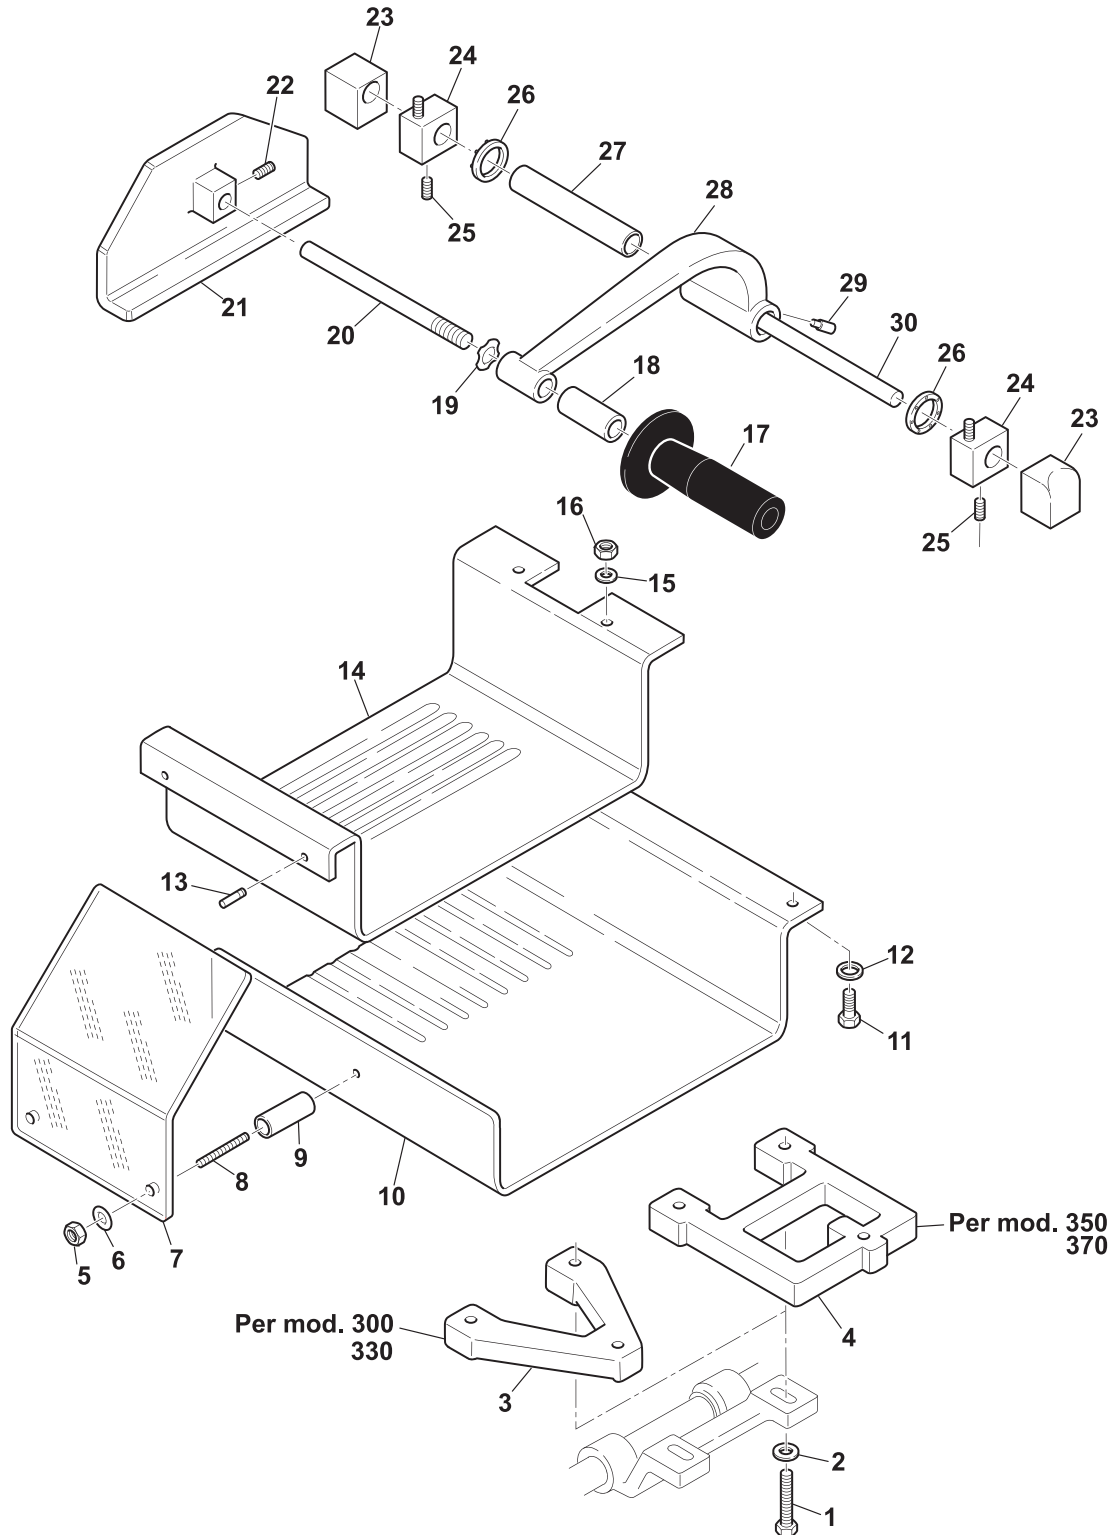

Parts Breakdown

Model MS-IT-0330-CE 46163

Product Holder Assembly