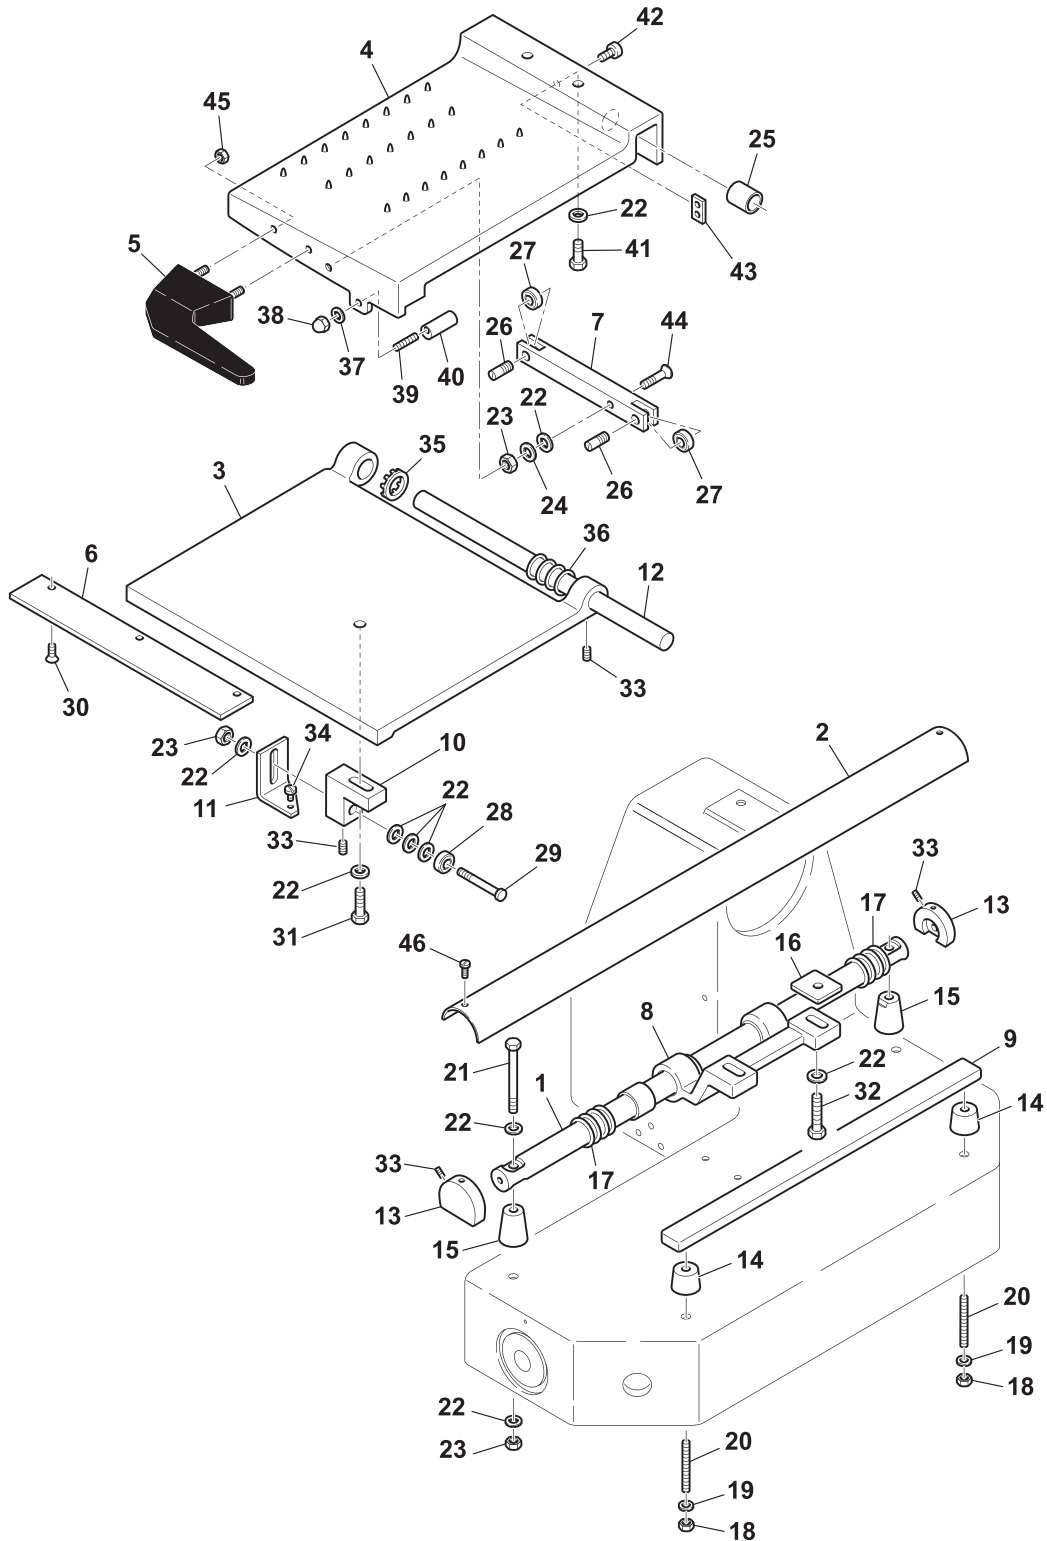

Parts Breakdown

Model MS-IT-0330-CE 46163

Guide